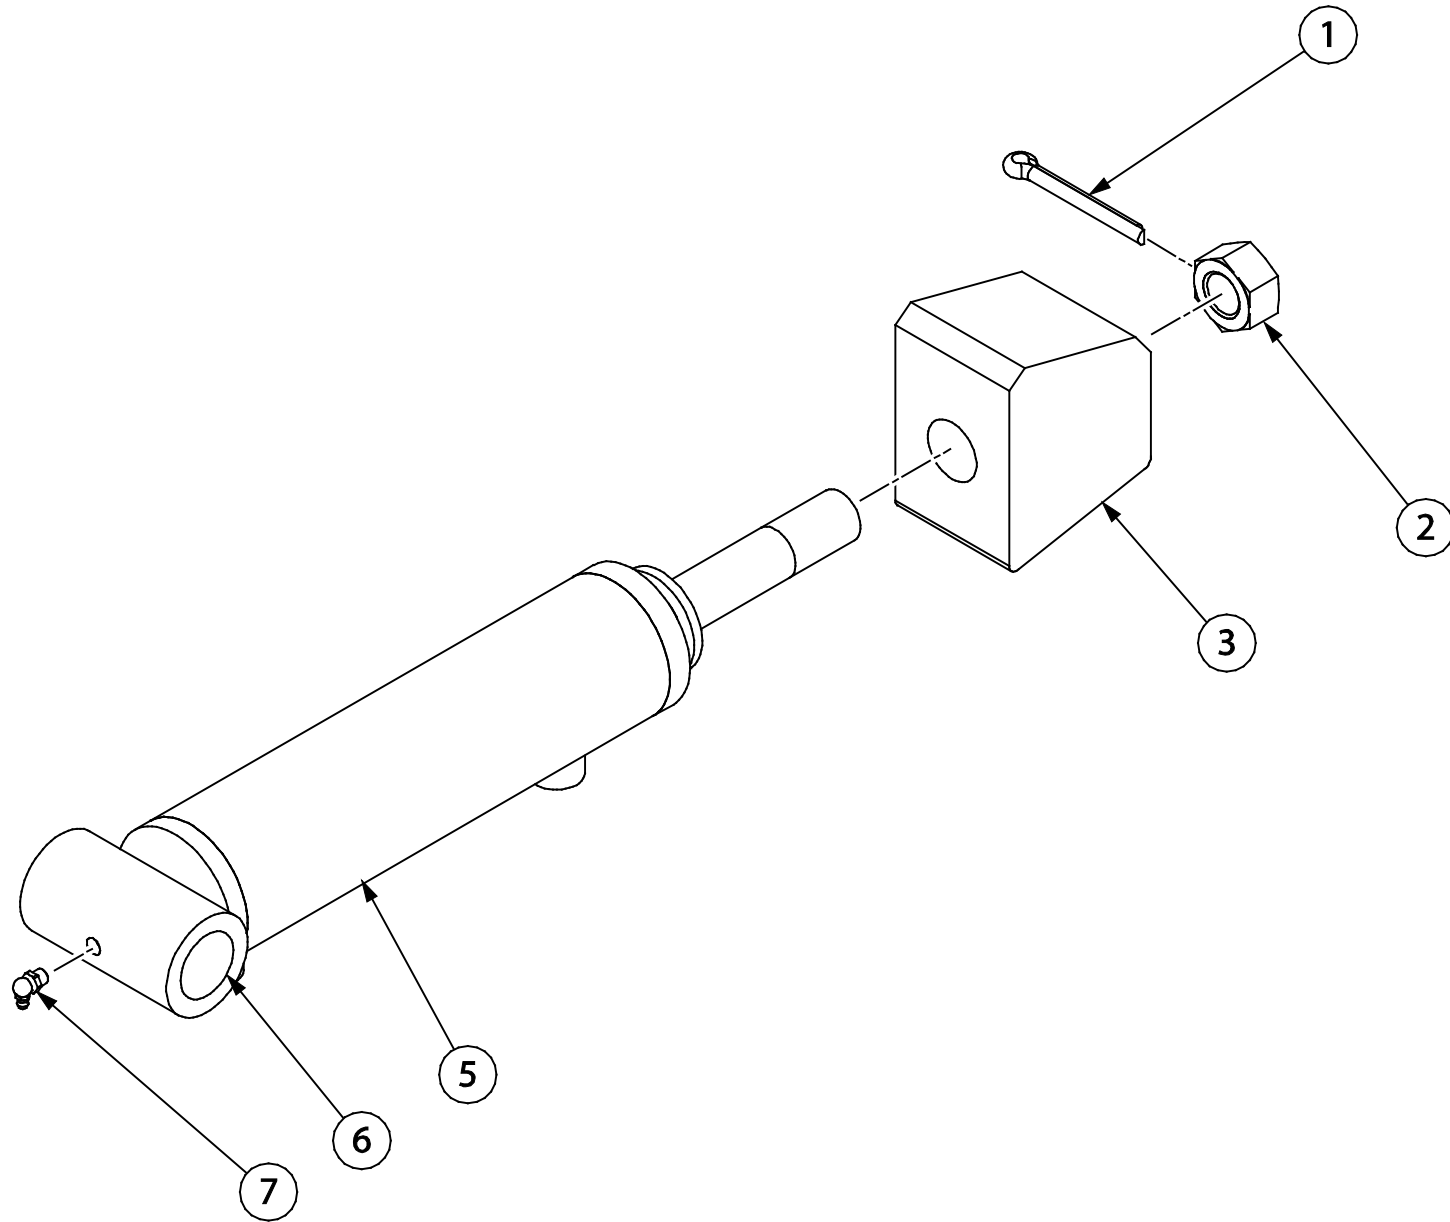

rwf_0124

Item	Quantity	Part Number	Description
1	2	80680	STRAIGHT GREASE FITTING
2	1	30694	DL750 BLADE HOLDER
3	14	85099	TUBE CLAMP
4	14	80576	WASHER
5	14	80000	HEX HEAD BOLT
6	1	80070	HEX HEAD BOLT
7	1	124492	DEPTH INDICATOR ASSEMBLY
8	2	80111	HEX HEAD BOLT
9	2	80582	WASHER
10	1	130091	RETAINER PLATE
11	1	138822	SQUARE PIN ASSEMBLY

rwf_0126

Item	Quantity	Part Number	Description
1	1	12001	SWIVEL BUSHING
2	2	16311	BUSHING
3	1	14126	SEAL KIT
4	1	140234	ROD EYE

rwf_0127

Item	Quantity	Part Number	Description
1	2	12003	SWIVEL BUSHING
2	1	112062	SEAL KIT
3	1	127782	CYLINDER LUG
4	1	136217	LUG- BASE CYLINDER

rwf_0128

Item	Quantity	Part Number	Description
1	1	121446	SEAL KIT
2	1	16062	BUSHING
3	1	12003	SWIVEL BUSHING

rwf_0125

14 WEDGE LOCK CYLINDER (13417)

DL750

PARTS MANUAL

Item	Quantity	Part Number	Description
1	1	80658	COTTER PIN
2	1	80509	STANDARD NUT
3	1	112762	WEDGE
4	1	12494	SEAL KIT
5	1	16909	CYLINDER ASSEMBLY
6	2	16311	BUSHING
7	1	80682	90° GREASE FITTING