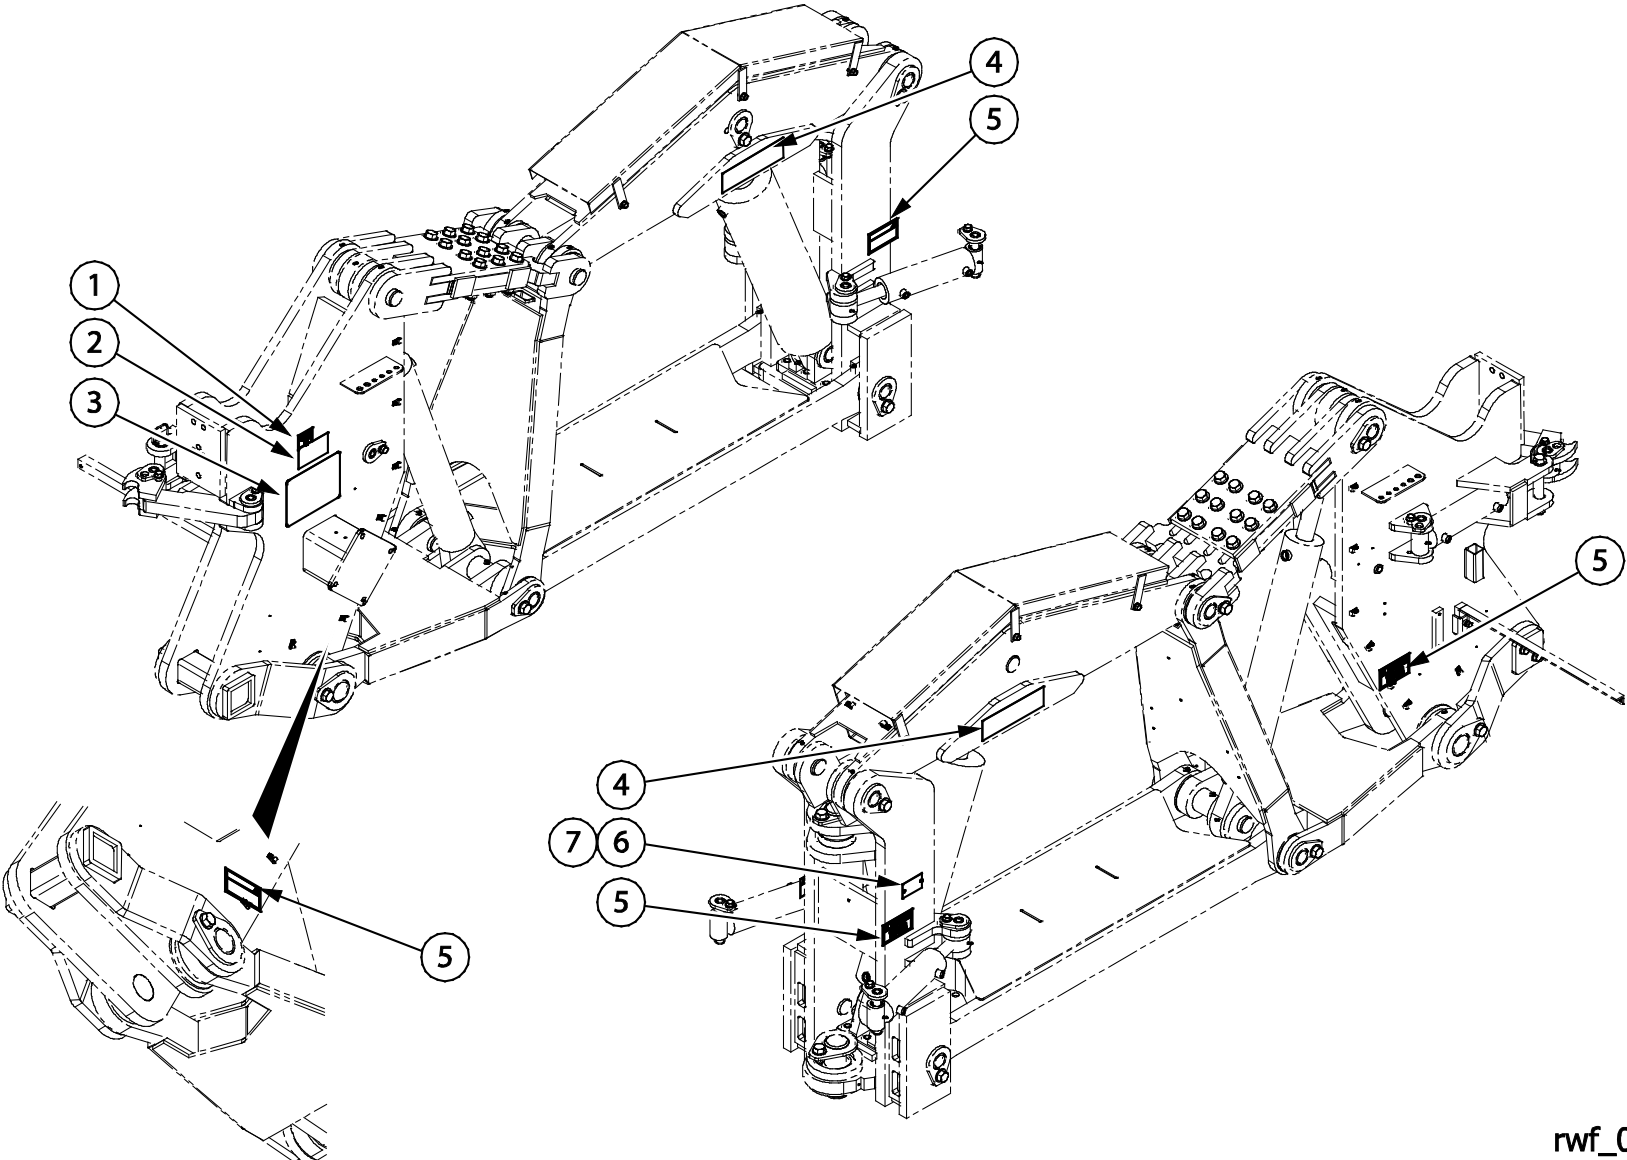

rwf_0124

Item	Quantity	Part Number	Description
1	2	80680	STRAIGHT GREASE FITTING
2	1	30694	DL750 BLADE HOLDER
3	14	85099	TUBE CLAMP
4	14	80576	WASHER
5	14	80000	HEX HEAD BOLT
6	1	80070	HEX HEAD BOLT
7	1	124492	DEPTH INDICATOR ASSEMBLY
8	2	80111	HEX HEAD BOLT
9	2	80582	WASHER
10	1	130091	RETAINER PLATE
11	1	138822	SQUARE PIN ASSEMBLY

rwf_0126

Item	Quantity	Part Number	Description
1	1	12001	SWIVEL BUSHING
2	2	16311	BUSHING
3	1	14126	SEAL KIT
4	1	140234	ROD EYE

rwf_0127

Item	Quantity	Part Number	Description
1	2	12003	SWIVEL BUSHING
2	1	112062	SEAL KIT
3	1	127782	CYLINDER LUG
4	1	136217	LUG- BASE CYLINDER

rwf_0128

Item	Quantity	Part Number	Description
1	1	121446	SEAL KIT
2	1	16062	BUSHING
3	1	12003	SWIVEL BUSHING

rwf_0125

14 WEDGE LOCK CYLINDER (13417)

DL750

PARTS MANUAL

Item	Quantity	Part Number	Description
1	1	80658	COTTER PIN
2	1	80509	STANDARD NUT
3	1	112762	WEDGE
4	1	12494	SEAL KIT
5	1	16909	CYLINDER ASSEMBLY
6	2	16311	BUSHING
7	1	80682	90° GREASE FITTING