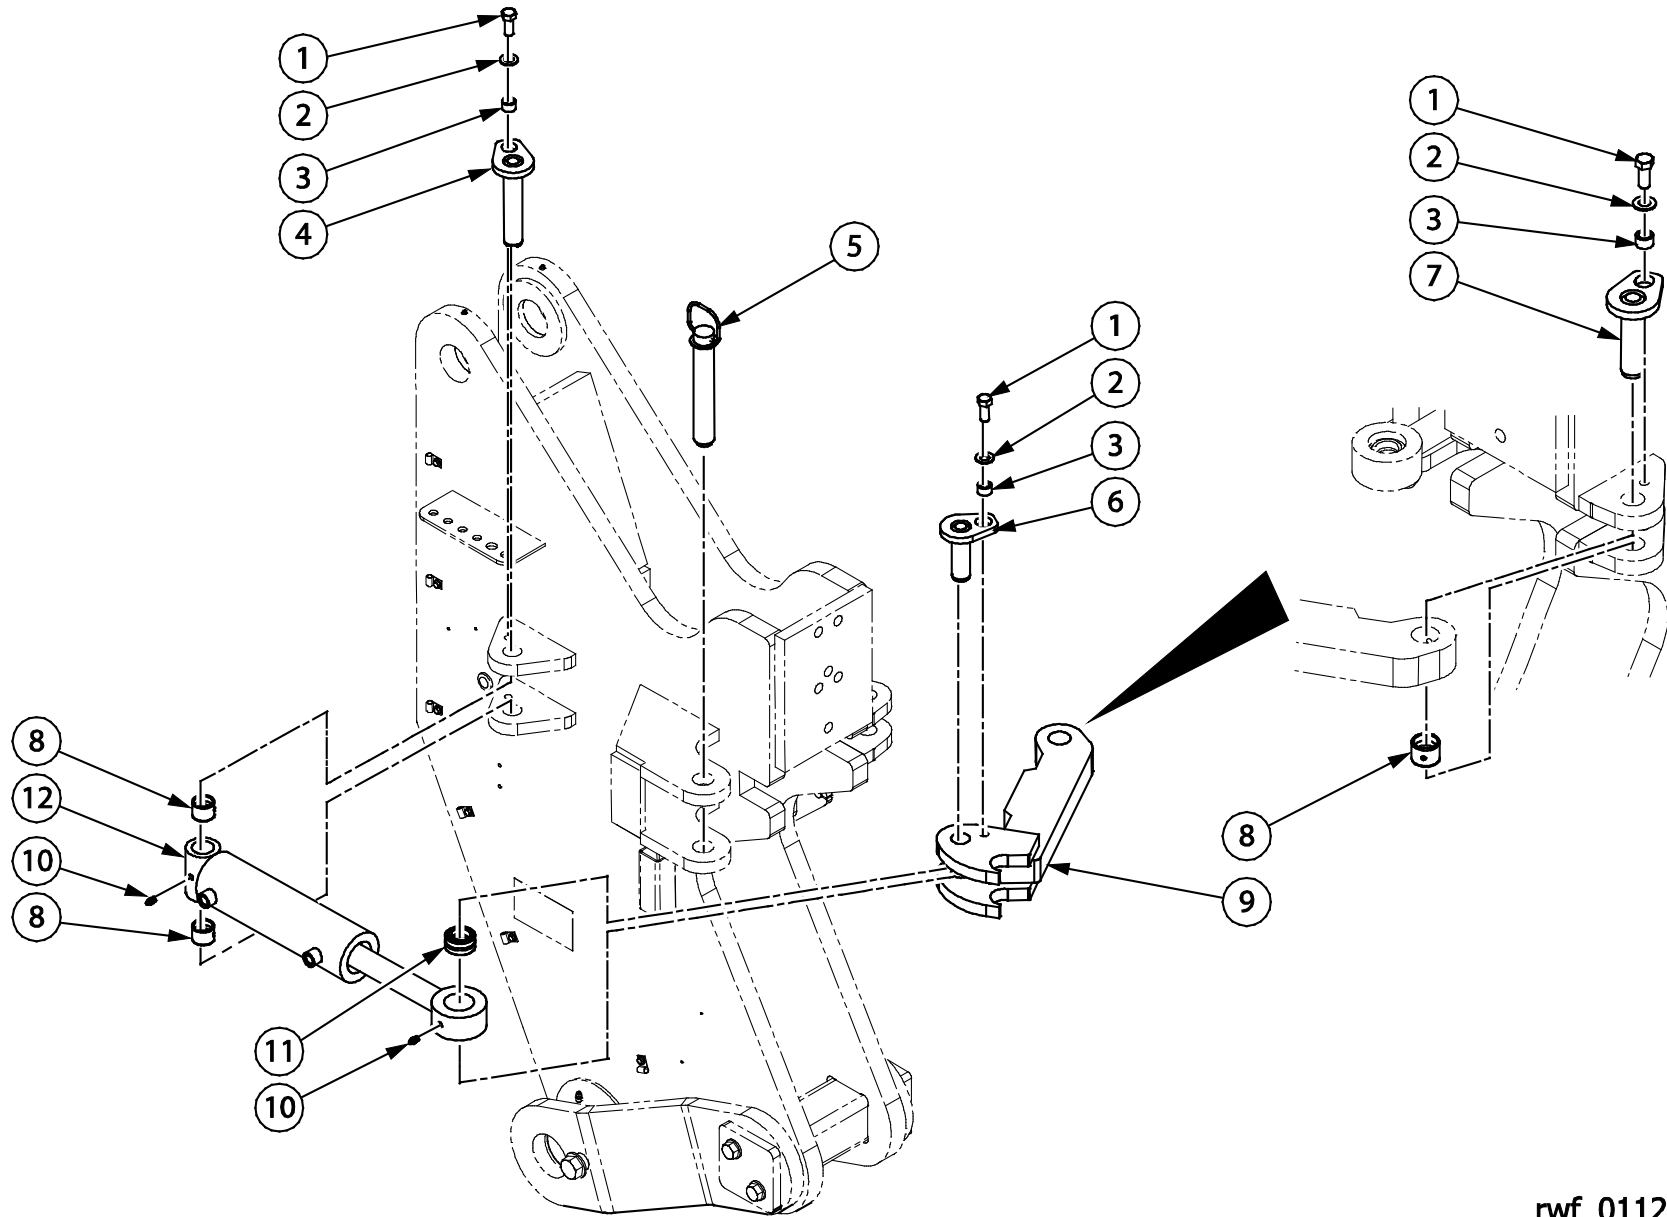

rwf_0111

Item	Quantity	Part Number	Description
1	3	16062	BUSHING
2	2	80680	STRAIGHT GREASE FITTING
3	1	113579	PIN ASSEMBLY
4	1	114851	BOLT SPACER
5	25	80584	WASHER
6	1	80157	HEX HEAD BOLT
7	1	21586	REAR SLIDING UPPER LINK
8	12	80168	HEX HEAD BOLT
9	1	117301	FRONT SLIDING UPPER LINK WELDMENT
10	12	80519	LOCK NUT
11	1	117175	FLOAT CYLINDER (SEE SECTION 13 FOR ASSEMBLY BREAKDOWN)
12	1	119877	1/8" SHIM
13	1	119876	1/2" SHIM
14	1	119875	3/8" SHIM
15	2	111269	1/4" SHIM

rwf_0108

7 LOWER FRONT LINK (40012_F)

DL750

PARTS MANUAL

Item	Quantity	Part Number	Description
1	1	113580	PIN ASSEMBLY
2	2	114851	BOLT SPACER
3	2	80584	WASHER
4	2	80157	HEX HEAD BOLT
5	3	12003	SWIVEL BUSHING
6	4	80680	STRAIGHT GREASE FITTING
7	2	16323	BUSHING
8	1	40012	FRONT BOTTOM LINK
9	1	117176	PIN ASSEMBLY

rwf_0124

Item	Quantity	Part Number	Description
1	2	80680	STRAIGHT GREASE FITTING
2	1	30694	DL750 BLADE HOLDER
3	14	85099	TUBE CLAMP
4	14	80576	WASHER
5	14	80000	HEX HEAD BOLT
6	1	80070	HEX HEAD BOLT
7	1	124492	DEPTH INDICATOR ASSEMBLY
8	2	80111	HEX HEAD BOLT
9	2	80582	WASHER
10	1	130091	RETAINER PLATE
11	1	138822	SQUARE PIN ASSEMBLY

rwf_0112

Item	Quantity	Part Number	Description
1	3	80090	HEX HEAD BOLT
2	3	80581	WASHER
3	3	114862	BOLT SPACER
4	1	12266	PIN ASSEMBLY
5	1	9900441	HITCH PIN
6	1	114617	PIN ASSEMBLY
7	1	12264	PIN ASSEMBLY
8	3	16311	BUSHING
9	1	114615	LOCKING ARM
10	2	80680	STRAIGHT GREASE FITTING
11	1	12001	SWIVEL BUSHING
12	1	9900433	SWING CYLINDER (SEE SECTION 11 FOR ASSEMBLY BREAKDOWN)