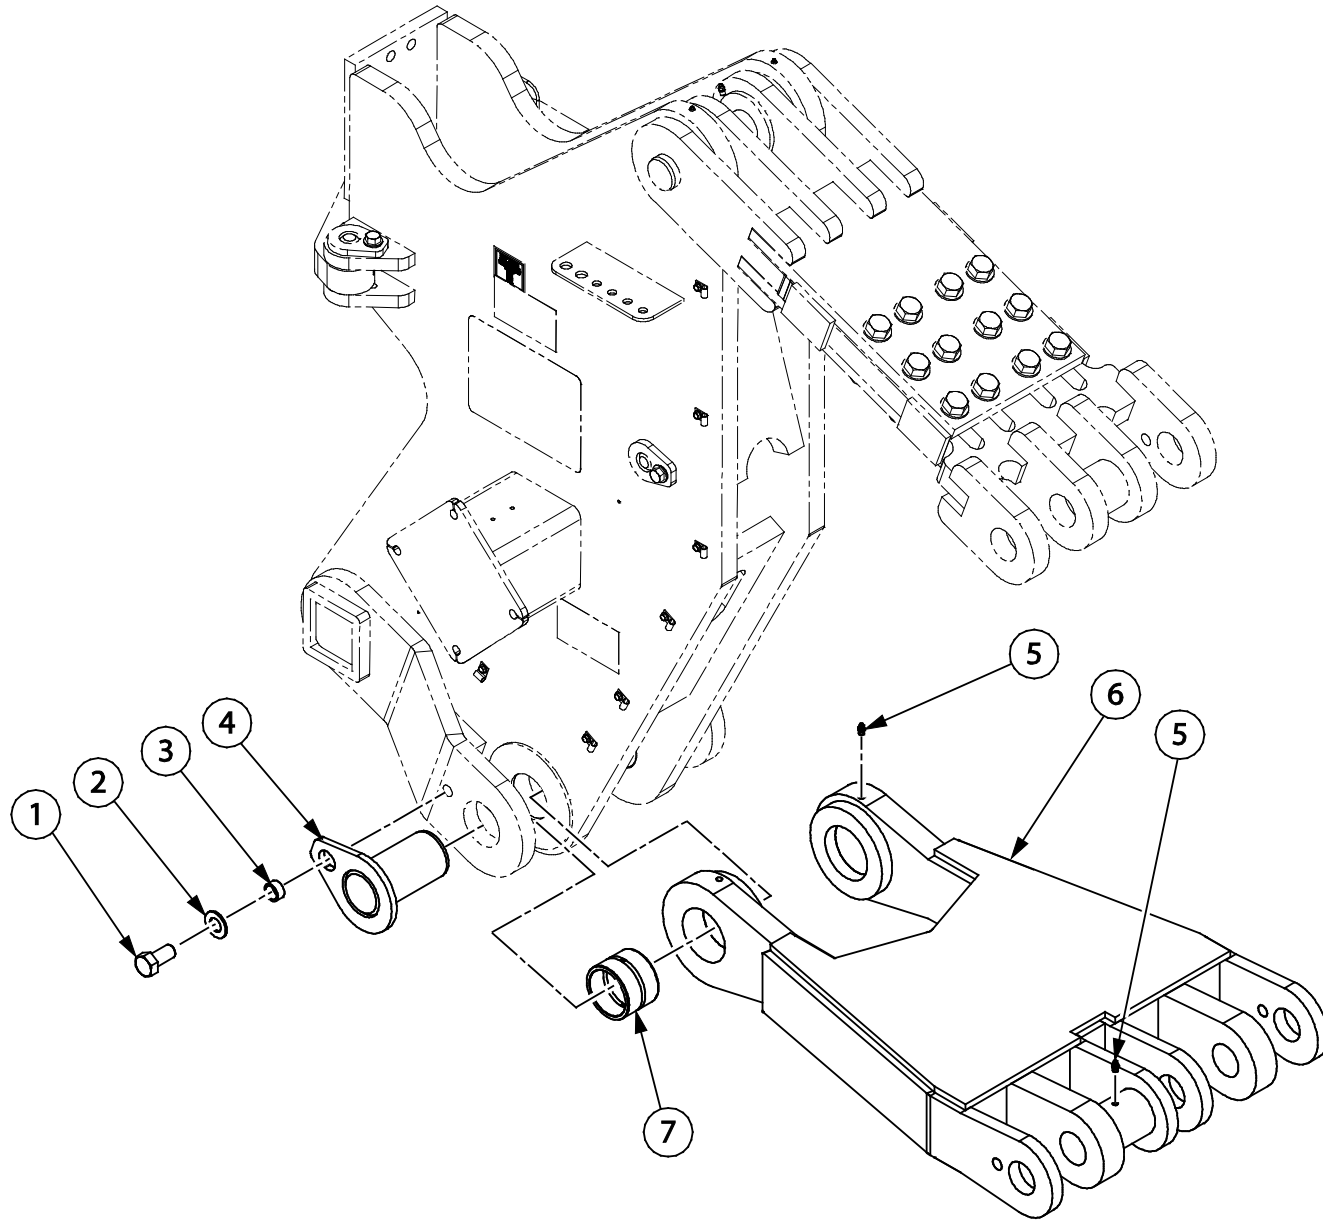

LIFT / GRADE CYLINDER 12

FLOAT CYLINDER 13

BLADE LOCK CYLINDER..... 14

DECALS 15

rwf_0052

Item	Quantity	Part Number	Description
1	2	80157	HEX HEAD BOLT
2	2	80584	WASHER
3	2	114851	BOLT SPACER
4	1	116841	PIN ASSEMBLY
5	1	113588	PIN ASSEMBLY
6	2	12006	SWIVEL BUSHING
7	2	80090	HEX HEAD BOLT
8	2	80581	WASHER
9	2	114862	BOLT SPACER
10	2	12266	PIN ASSEMBLY
11	4	80680	STRAIGHT GREASE FITTING
12	4	16311	BUSHING
13	2	9900433	SWING CYLINDER (SEE SECTION 11 FOR ASSEMBLY BREAKDOWN)
14	2	80605	HEX HEAD SOCKET SET SCREW
15	1	143350	BACKPLATE

rwf_0106

Item	Quantity	Part Number	Description
1	2	115736	PIN ASSEMBLY
2	5	114851	BOLT SPACER
3	11	80584	WASHER
4	5	80157	HEX HEAD BOLT
5	2	80090	HEX HEAD BOLT
6	2	80581	WASHER
7	2	114862	BOLT SPACER
8	2	113576	PIN ASSEMBLY
9	2	12001	SWIVEL BUSHING
10	5	80680	STRAIGHT GREASE FITTING
11	2	113584	PIN ASSEMBLY
12	6	80165	HEX HEAD BOLT
13	5	12003	SWIVEL BUSHING
14	1	115738	PIN ASSEMBLY
15	1	17853	LIFT / GRADE CYLINDER (SEE SECTION 12 FOR ASSEMBLY BREAKDOWN)
16	1	80682	90° GREASE FITTING
17	1	30017	CLEVIS BRACKET
18	2	16322	CLEVIS KEEPER BAR
19	1	40021	FRONT MAST

rwf_0107

Item	Quantity	Part Number	Description
1	1	12003	SWIVEL BUSHING
2	1	80157	HEX HEAD BOLT
3	1	80584	WASHER
4	1	114851	BOLT SPACER
5	1	113585	PIN ASSEMBLY
6	1	40013	DL750 UPPER LINK
7	2	80680	STRAIGHT GREASE FITTING
8	8	85100	TUBE CLAMP
9	8	80576	WASHER
10	8	80000	HEX HEAD BOLT
11	1	113706	UPPER FRONT LINK CATWALK
12	6	80580	WASHER
13	6	80070	HEX HEAD BOLT

rwf_0110

Item	Quantity	Part Number	Description
1	2	80157	HEX HEAD BOLT
2	2	80584	WASHER
3	2	114851	BOLT SPACER
4	2	16310	PIN ASSEMBLY
5	3	80680	STRAIGHT GREASE FITTING
6	1	21934	REAR LOWER LINK
7	2	112755	BUSHING