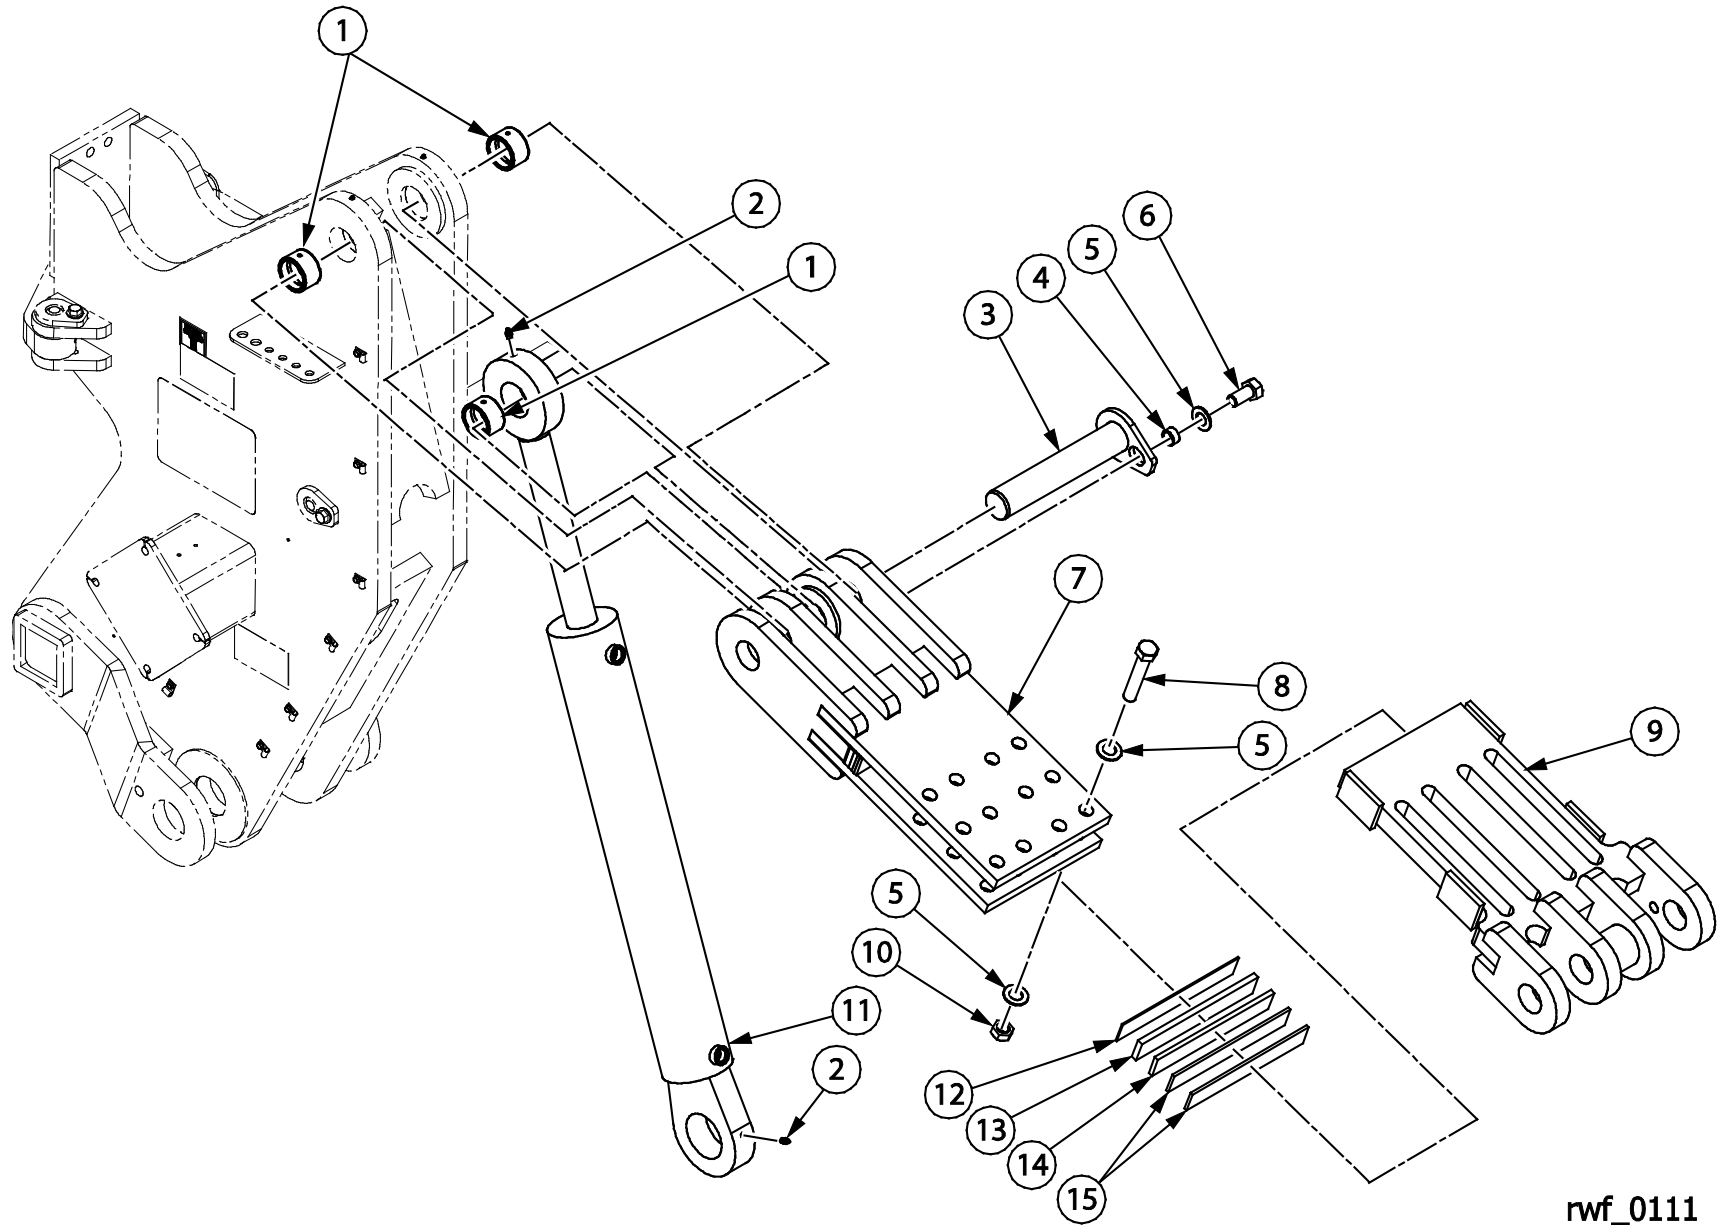

rwf_0107

Item	Quantity	Part Number	Description
1	1	12003	SWIVEL BUSHING
2	1	80157	HEX HEAD BOLT
3	1	80584	WASHER
4	1	114851	BOLT SPACER
5	1	113585	PIN ASSEMBLY
6	1	40013	DL750 UPPER LINK
7	2	80680	STRAIGHT GREASE FITTING
8	8	85100	TUBE CLAMP
9	8	80576	WASHER
10	8	80000	HEX HEAD BOLT
11	1	113706	UPPER FRONT LINK CATWALK
12	6	80580	WASHER
13	6	80070	HEX HEAD BOLT

rwf_0110

Item	Quantity	Part Number	Description
1	2	80157	HEX HEAD BOLT
2	2	80584	WASHER
3	2	114851	BOLT SPACER
4	2	16310	PIN ASSEMBLY
5	3	80680	STRAIGHT GREASE FITTING
6	1	21934	REAR LOWER LINK
7	2	112755	BUSHING

rwf_0109

5 FRONT VERTICAL LINK (21935_C)

DL750

PARTS MANUAL

Item	Quantity	Part Number	Description
1	4	80680	STRAIGHT GREASE FITTING
2	1	80157	HEX HEAD BOLT
3	1	80584	WASHER
4	1	114851	BOLT SPACER
5	1	117304	PIN ASSEMBLY
6	1	21935	FRONT VERTICAL LINK
7	2	12003	SWIVEL BUSHING
8	2	16323	BUSHING

rwf_0124

Item	Quantity	Part Number	Description
1	2	80680	STRAIGHT GREASE FITTING
2	1	30694	DL750 BLADE HOLDER
3	14	85099	TUBE CLAMP
4	14	80576	WASHER
5	14	80000	HEX HEAD BOLT
6	1	80070	HEX HEAD BOLT
7	1	124492	DEPTH INDICATOR ASSEMBLY
8	2	80111	HEX HEAD BOLT
9	2	80582	WASHER
10	1	130091	RETAINER PLATE
11	1	138822	SQUARE PIN ASSEMBLY