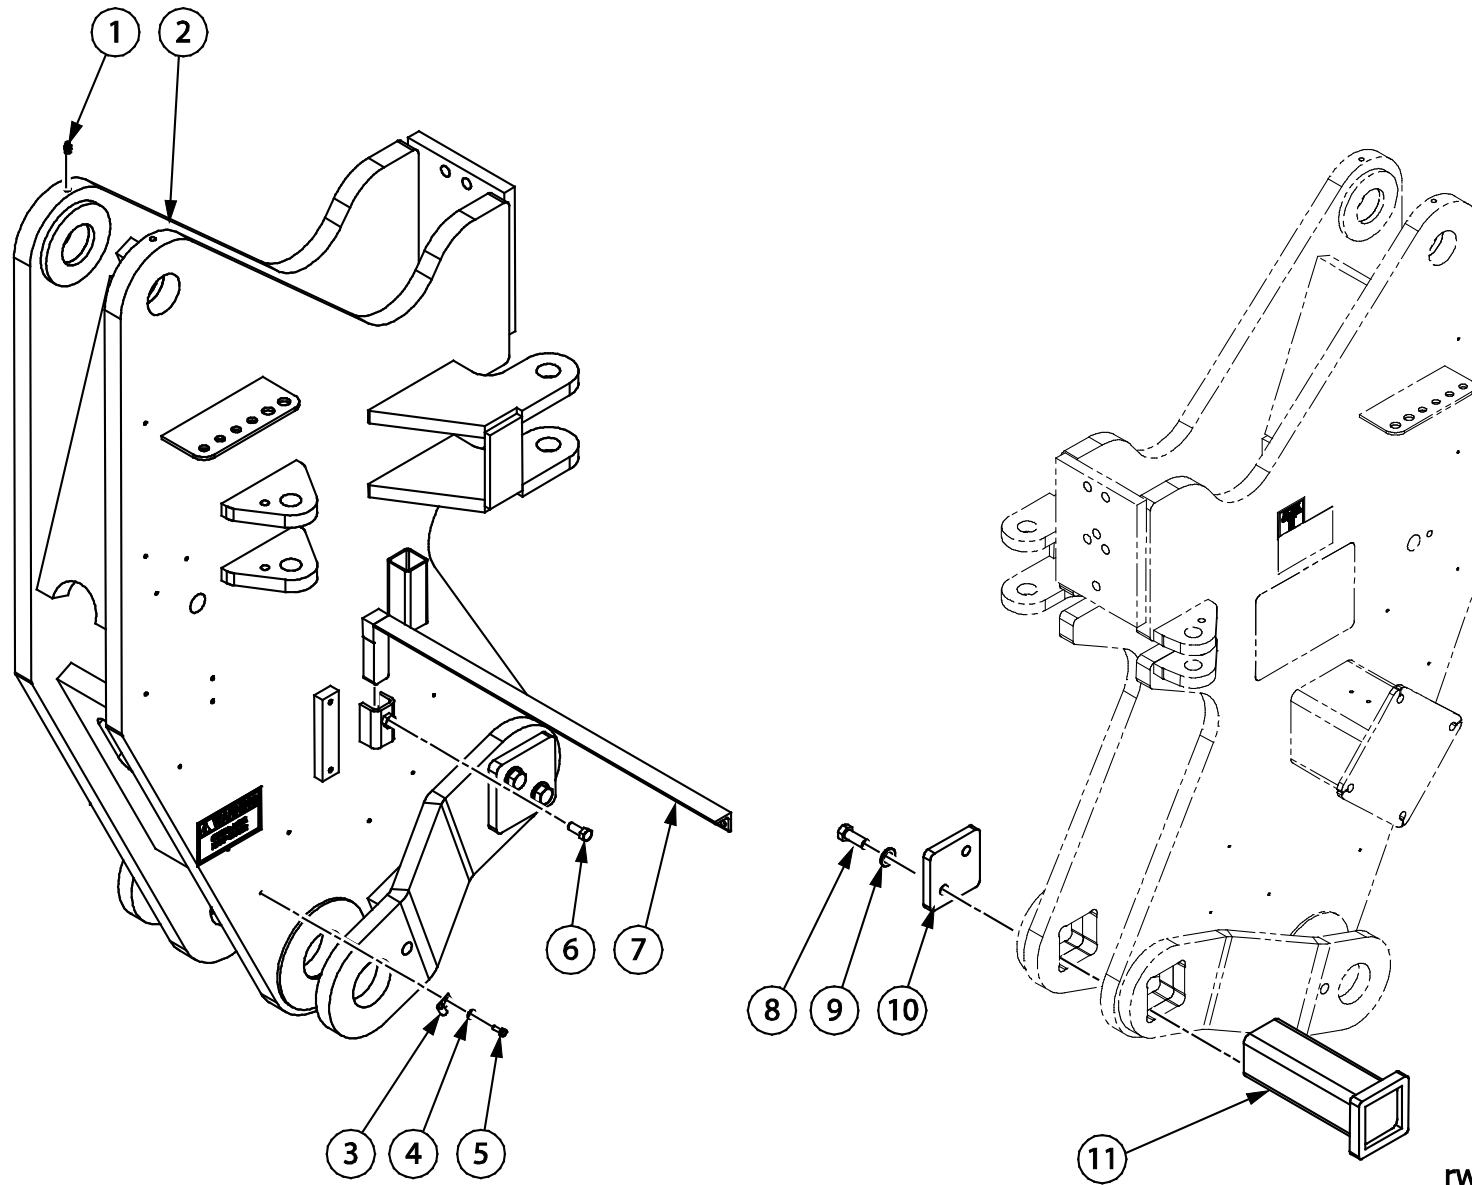

rwf_0109

5 FRONT VERTICAL LINK (21935_C)

DL750

PARTS MANUAL

Item	Quantity	Part Number	Description
1	4	80680	STRAIGHT GREASE FITTING
2	1	80157	HEX HEAD BOLT
3	1	80584	WASHER
4	1	114851	BOLT SPACER
5	1	117304	PIN ASSEMBLY
6	1	21935	FRONT VERTICAL LINK
7	2	12003	SWIVEL BUSHING
8	2	16323	BUSHING

rwf_0111

Item	Quantity	Part Number	Description
1	3	16062	BUSHING
2	2	80680	STRAIGHT GREASE FITTING
3	1	113579	PIN ASSEMBLY
4	1	114851	BOLT SPACER
5	25	80584	WASHER
6	1	80157	HEX HEAD BOLT
7	1	21586	REAR SLIDING UPPER LINK
8	12	80168	HEX HEAD BOLT
9	1	117301	FRONT SLIDING UPPER LINK WELDMENT
10	12	80519	LOCK NUT
11	1	117175	FLOAT CYLINDER (SEE SECTION 13 FOR ASSEMBLY BREAKDOWN)
12	1	119877	1/8" SHIM
13	1	119876	1/2" SHIM
14	1	119875	3/8" SHIM
15	2	111269	1/4" SHIM

rwf_0108

7 LOWER FRONT LINK (40012_F)

DL750

PARTS MANUAL

Item	Quantity	Part Number	Description
1	1	113580	PIN ASSEMBLY
2	2	114851	BOLT SPACER
3	2	80584	WASHER
4	2	80157	HEX HEAD BOLT
5	3	12003	SWIVEL BUSHING
6	4	80680	STRAIGHT GREASE FITTING
7	2	16323	BUSHING
8	1	40012	FRONT BOTTOM LINK
9	1	117176	PIN ASSEMBLY

rwf_0124

Item	Quantity	Part Number	Description
1	2	80680	STRAIGHT GREASE FITTING
2	1	30694	DL750 BLADE HOLDER
3	14	85099	TUBE CLAMP
4	14	80576	WASHER
5	14	80000	HEX HEAD BOLT
6	1	80070	HEX HEAD BOLT
7	1	124492	DEPTH INDICATOR ASSEMBLY
8	2	80111	HEX HEAD BOLT
9	2	80582	WASHER
10	1	130091	RETAINER PLATE
11	1	138822	SQUARE PIN ASSEMBLY