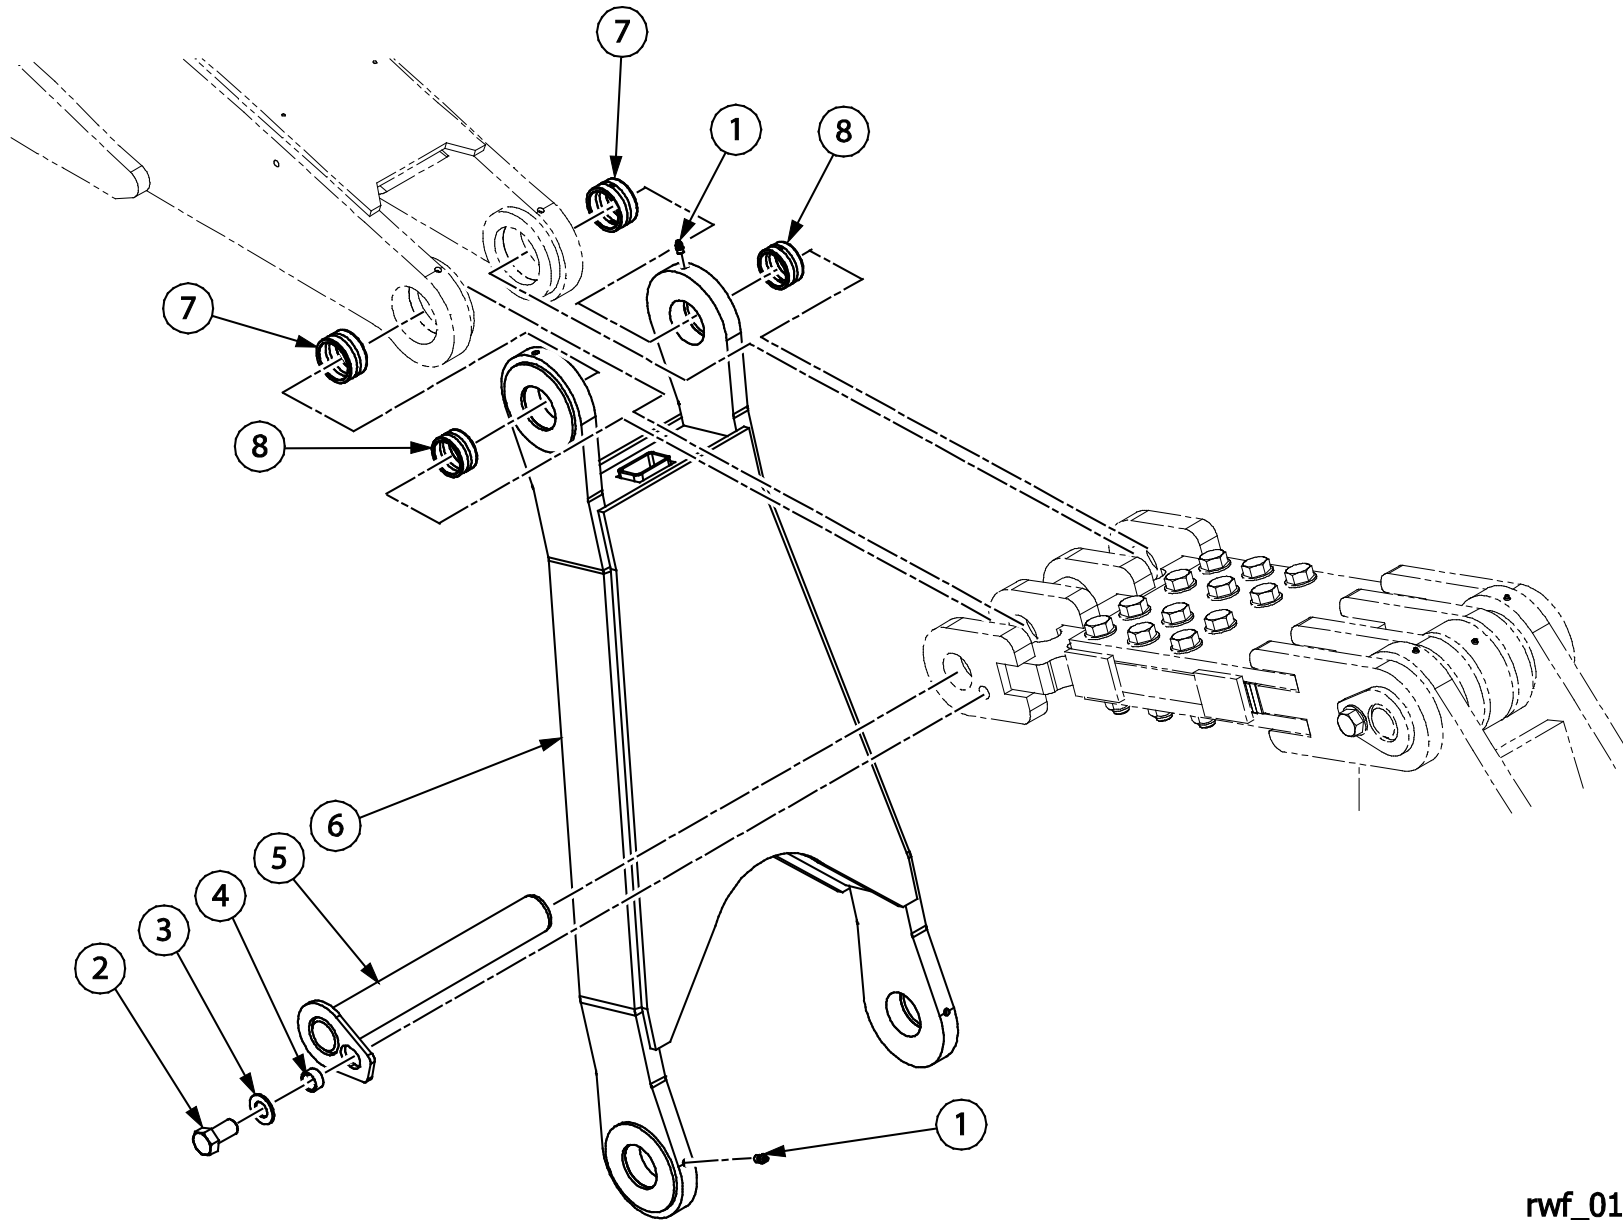

rwf_0106

Item	Quantity	Part Number	Description
1	2	115736	PIN ASSEMBLY
2	5	114851	BOLT SPACER
3	11	80584	WASHER
4	5	80157	HEX HEAD BOLT
5	2	80090	HEX HEAD BOLT
6	2	80581	WASHER
7	2	114862	BOLT SPACER
8	2	113576	PIN ASSEMBLY
9	2	12001	SWIVEL BUSHING
10	5	80680	STRAIGHT GREASE FITTING
11	2	113584	PIN ASSEMBLY
12	6	80165	HEX HEAD BOLT
13	5	12003	SWIVEL BUSHING
14	1	115738	PIN ASSEMBLY
15	1	17853	LIFT / GRADE CYLINDER (SEE SECTION 12 FOR ASSEMBLY BREAKDOWN)
16	1	80682	90° GREASE FITTING
17	1	30017	CLEVIS BRACKET
18	2	16322	CLEVIS KEEPER BAR
19	1	40021	FRONT MAST

rwf_0107

Item	Quantity	Part Number	Description
1	1	12003	SWIVEL BUSHING
2	1	80157	HEX HEAD BOLT
3	1	80584	WASHER
4	1	114851	BOLT SPACER
5	1	113585	PIN ASSEMBLY
6	1	40013	DL750 UPPER LINK
7	2	80680	STRAIGHT GREASE FITTING
8	8	85100	TUBE CLAMP
9	8	80576	WASHER
10	8	80000	HEX HEAD BOLT
11	1	113706	UPPER FRONT LINK CATWALK
12	6	80580	WASHER
13	6	80070	HEX HEAD BOLT

rwf_0110

Item	Quantity	Part Number	Description
1	2	80157	HEX HEAD BOLT
2	2	80584	WASHER
3	2	114851	BOLT SPACER
4	2	16310	PIN ASSEMBLY
5	3	80680	STRAIGHT GREASE FITTING
6	1	21934	REAR LOWER LINK
7	2	112755	BUSHING

rwf_0124

Item	Quantity	Part Number	Description
1	2	80680	STRAIGHT GREASE FITTING
2	1	30694	DL750 BLADE HOLDER
3	14	85099	TUBE CLAMP
4	14	80576	WASHER
5	14	80000	HEX HEAD BOLT
6	1	80070	HEX HEAD BOLT
7	1	124492	DEPTH INDICATOR ASSEMBLY
8	2	80111	HEX HEAD BOLT
9	2	80582	WASHER
10	1	130091	RETAINER PLATE
11	1	138822	SQUARE PIN ASSEMBLY