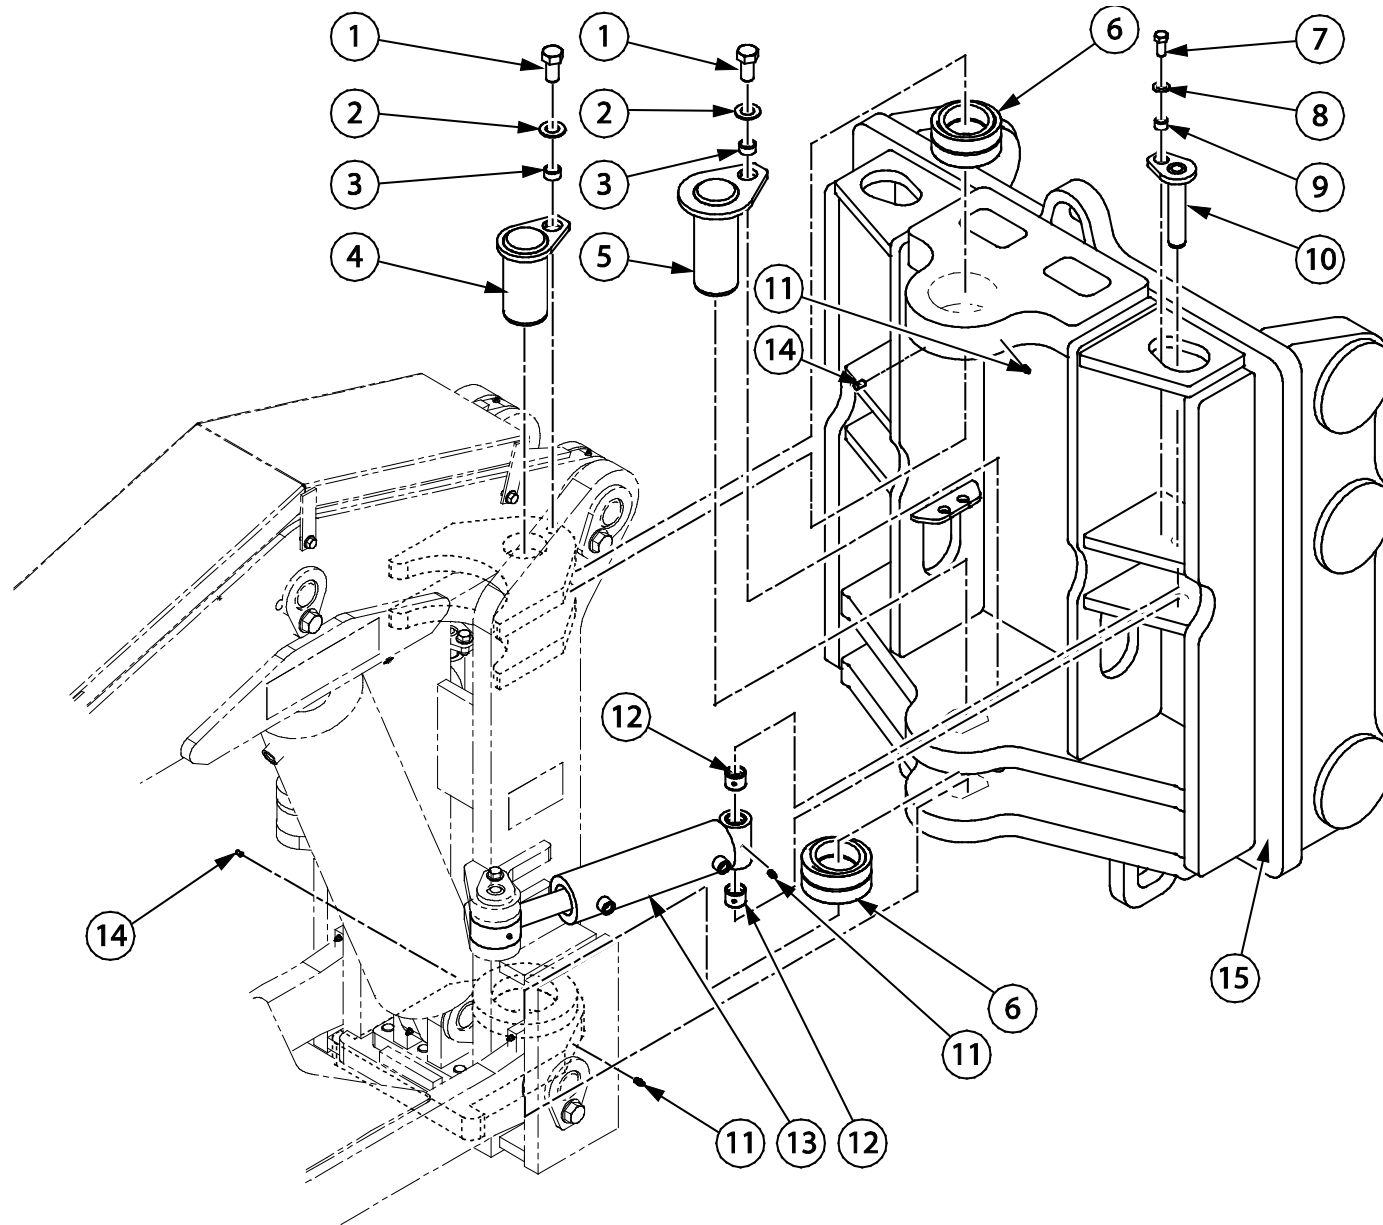

LIFT / GRADE CYLINDER 12

FLOAT CYLINDER 13

BLADE LOCK CYLINDER..... 14

DECALS 15

rwf_0052

Item	Quantity	Part Number	Description
1	2	80157	HEX HEAD BOLT
2	2	80584	WASHER
3	2	114851	BOLT SPACER
4	1	116841	PIN ASSEMBLY
5	1	113588	PIN ASSEMBLY
6	2	12006	SWIVEL BUSHING
7	2	80090	HEX HEAD BOLT
8	2	80581	WASHER
9	2	114862	BOLT SPACER
10	2	12266	PIN ASSEMBLY
11	4	80680	STRAIGHT GREASE FITTING
12	4	16311	BUSHING
13	2	9900433	SWING CYLINDER (SEE SECTION 11 FOR ASSEMBLY BREAKDOWN)
14	2	80605	HEX HEAD SOCKET SET SCREW
15	1	143350	BACKPLATE

rwf_0106

Item	Quantity	Part Number	Description
1	2	115736	PIN ASSEMBLY
2	5	114851	BOLT SPACER
3	11	80584	WASHER
4	5	80157	HEX HEAD BOLT
5	2	80090	HEX HEAD BOLT
6	2	80581	WASHER
7	2	114862	BOLT SPACER
8	2	113576	PIN ASSEMBLY
9	2	12001	SWIVEL BUSHING
10	5	80680	STRAIGHT GREASE FITTING
11	2	113584	PIN ASSEMBLY
12	6	80165	HEX HEAD BOLT
13	5	12003	SWIVEL BUSHING
14	1	115738	PIN ASSEMBLY
15	1	17853	LIFT / GRADE CYLINDER (SEE SECTION 12 FOR ASSEMBLY BREAKDOWN)
16	1	80682	90° GREASE FITTING
17	1	30017	CLEVIS BRACKET
18	2	16322	CLEVIS KEEPER BAR
19	1	40021	FRONT MAST

rwf_0107

Item	Quantity	Part Number	Description
1	1	12003	SWIVEL BUSHING
2	1	80157	HEX HEAD BOLT
3	1	80584	WASHER
4	1	114851	BOLT SPACER
5	1	113585	PIN ASSEMBLY
6	1	40013	DL750 UPPER LINK
7	2	80680	STRAIGHT GREASE FITTING
8	8	85100	TUBE CLAMP
9	8	80576	WASHER
10	8	80000	HEX HEAD BOLT
11	1	113706	UPPER FRONT LINK CATWALK
12	6	80580	WASHER
13	6	80070	HEX HEAD BOLT

rwf_0110

Item	Quantity	Part Number	Description
1	2	80157	HEX HEAD BOLT
2	2	80584	WASHER
3	2	114851	BOLT SPACER
4	2	16310	PIN ASSEMBLY
5	3	80680	STRAIGHT GREASE FITTING
6	1	21934	REAR LOWER LINK
7	2	112755	BUSHING