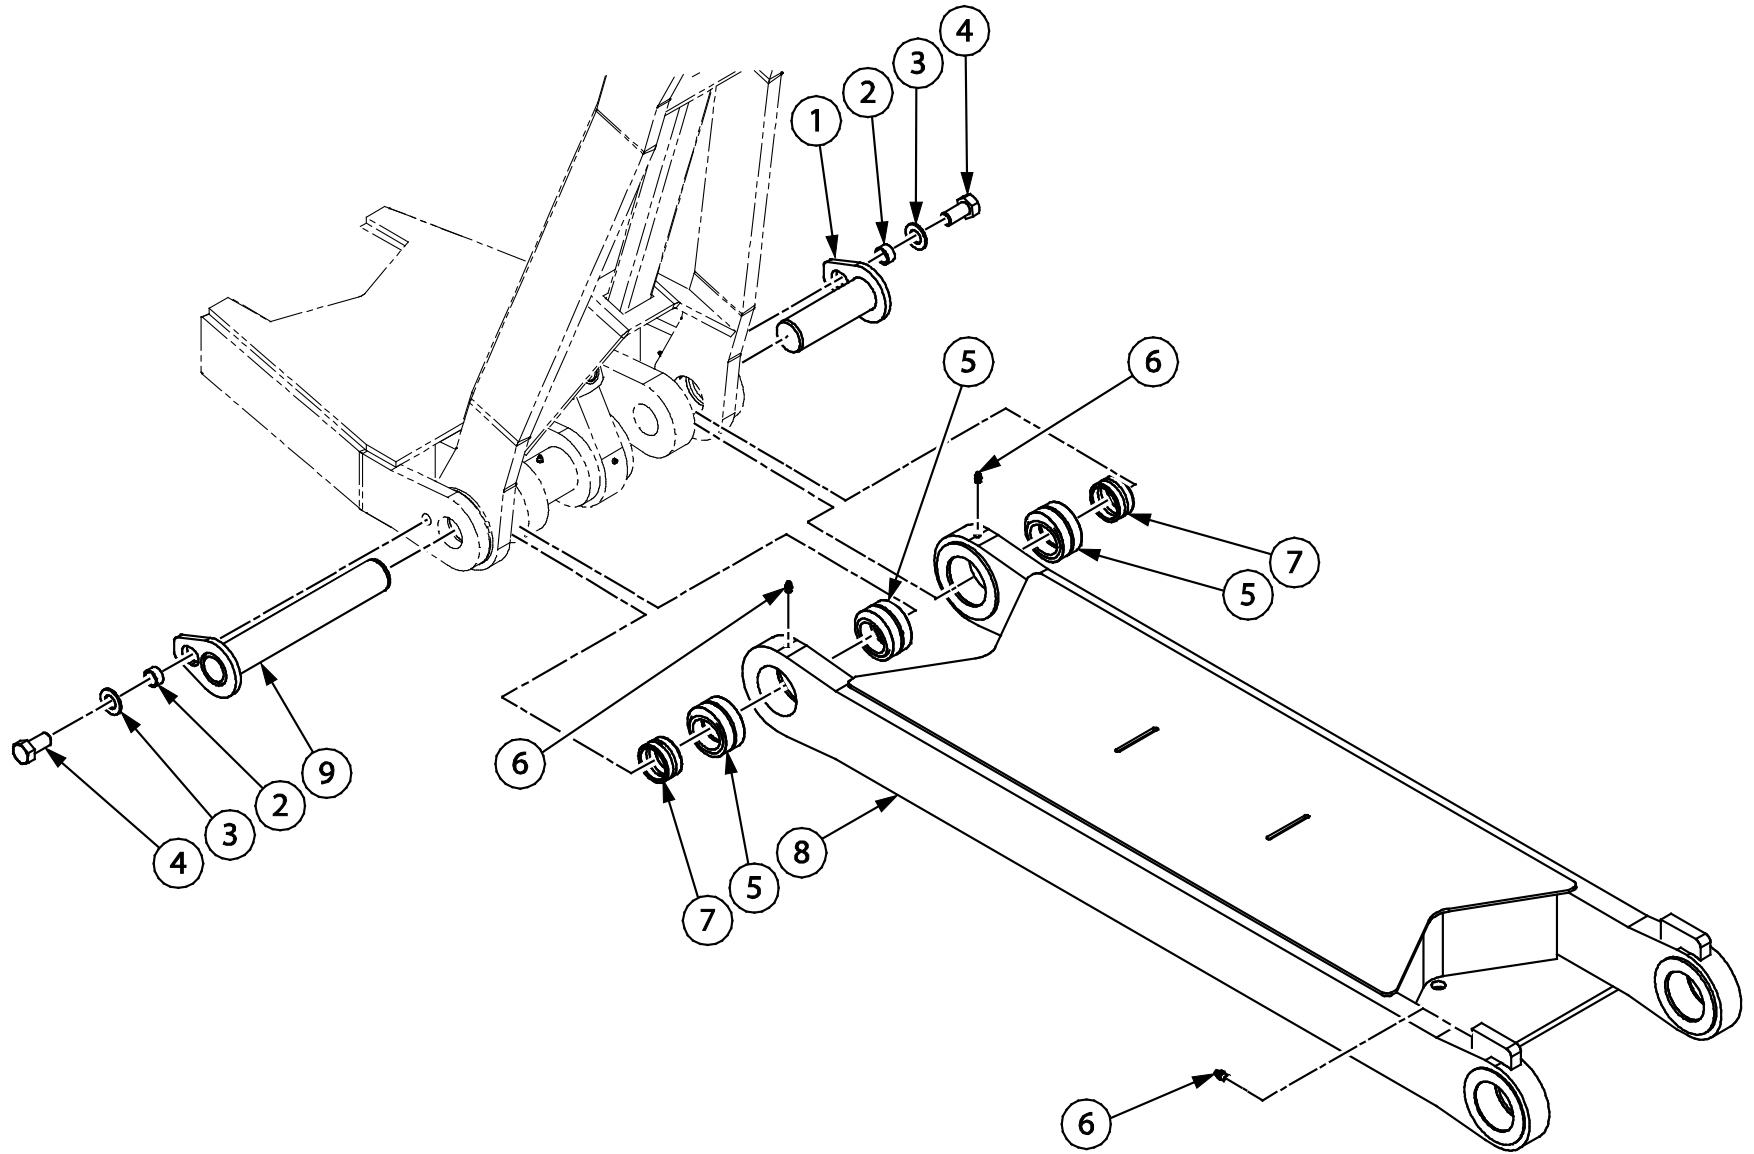

rwf_0110

Item	Quantity	Part Number	Description
1	2	80157	HEX HEAD BOLT
2	2	80584	WASHER
3	2	114851	BOLT SPACER
4	2	16310	PIN ASSEMBLY
5	3	80680	STRAIGHT GREASE FITTING
6	1	21934	REAR LOWER LINK
7	2	112755	BUSHING

rwf_0109

5 FRONT VERTICAL LINK (21935_C)

DL750

PARTS MANUAL

Item	Quantity	Part Number	Description
1	4	80680	STRAIGHT GREASE FITTING
2	1	80157	HEX HEAD BOLT
3	1	80584	WASHER
4	1	114851	BOLT SPACER
5	1	117304	PIN ASSEMBLY
6	1	21935	FRONT VERTICAL LINK
7	2	12003	SWIVEL BUSHING
8	2	16323	BUSHING

rwf_0111

Item	Quantity	Part Number	Description
1	3	16062	BUSHING
2	2	80680	STRAIGHT GREASE FITTING
3	1	113579	PIN ASSEMBLY
4	1	114851	BOLT SPACER
5	25	80584	WASHER
6	1	80157	HEX HEAD BOLT
7	1	21586	REAR SLIDING UPPER LINK
8	12	80168	HEX HEAD BOLT
9	1	117301	FRONT SLIDING UPPER LINK WELDMENT
10	12	80519	LOCK NUT
11	1	117175	FLOAT CYLINDER (SEE SECTION 13 FOR ASSEMBLY BREAKDOWN)
12	1	119877	1/8" SHIM
13	1	119876	1/2" SHIM
14	1	119875	3/8" SHIM
15	2	111269	1/4" SHIM

rwf_0124

Item	Quantity	Part Number	Description
1	2	80680	STRAIGHT GREASE FITTING
2	1	30694	DL750 BLADE HOLDER
3	14	85099	TUBE CLAMP
4	14	80576	WASHER
5	14	80000	HEX HEAD BOLT
6	1	80070	HEX HEAD BOLT
7	1	124492	DEPTH INDICATOR ASSEMBLY
8	2	80111	HEX HEAD BOLT
9	2	80582	WASHER
10	1	130091	RETAINER PLATE
11	1	138822	SQUARE PIN ASSEMBLY