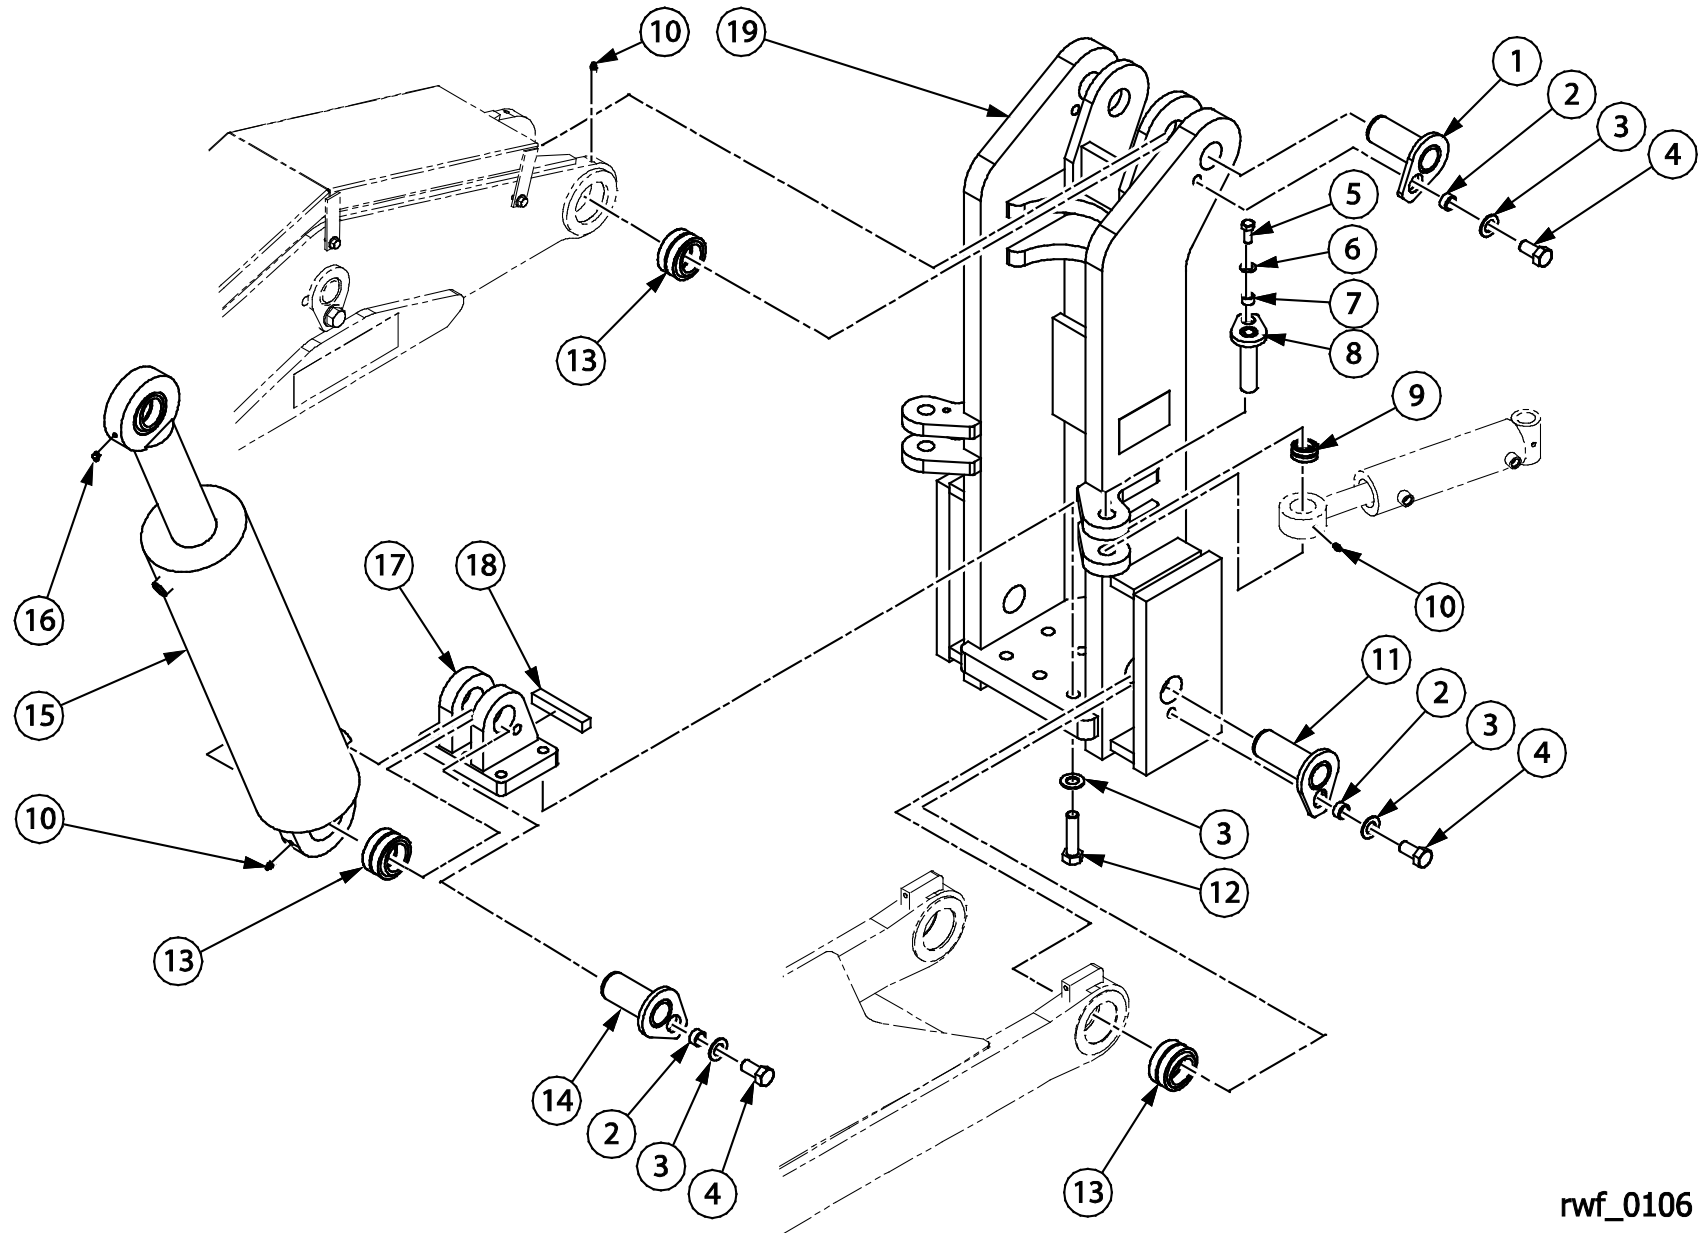

LIFT / GRADE CYLINDER 12

FLOAT CYLINDER 13

BLADE LOCK CYLINDER..... 14

DECALS 15

rwf_0052

Item	Quantity	Part Number	Description
1	2	80157	HEX HEAD BOLT
2	2	80584	WASHER
3	2	114851	BOLT SPACER
4	1	116841	PIN ASSEMBLY
5	1	113588	PIN ASSEMBLY
6	2	12006	SWIVEL BUSHING
7	2	80090	HEX HEAD BOLT
8	2	80581	WASHER
9	2	114862	BOLT SPACER
10	2	12266	PIN ASSEMBLY
11	4	80680	STRAIGHT GREASE FITTING
12	4	16311	BUSHING
13	2	9900433	SWING CYLINDER (SEE SECTION 11 FOR ASSEMBLY BREAKDOWN)
14	2	80605	HEX HEAD SOCKET SET SCREW
15	1	143350	BACKPLATE

rwf_0106

Item	Quantity	Part Number	Description
1	2	115736	PIN ASSEMBLY
2	5	114851	BOLT SPACER
3	11	80584	WASHER
4	5	80157	HEX HEAD BOLT
5	2	80090	HEX HEAD BOLT
6	2	80581	WASHER
7	2	114862	BOLT SPACER
8	2	113576	PIN ASSEMBLY
9	2	12001	SWIVEL BUSHING
10	5	80680	STRAIGHT GREASE FITTING
11	2	113584	PIN ASSEMBLY
12	6	80165	HEX HEAD BOLT
13	5	12003	SWIVEL BUSHING
14	1	115738	PIN ASSEMBLY
15	1	17853	LIFT / GRADE CYLINDER (SEE SECTION 12 FOR ASSEMBLY BREAKDOWN)
16	1	80682	90° GREASE FITTING
17	1	30017	CLEVIS BRACKET
18	2	16322	CLEVIS KEEPER BAR
19	1	40021	FRONT MAST

rwf_0107

Item	Quantity	Part Number	Description
1	1	12003	SWIVEL BUSHING
2	1	80157	HEX HEAD BOLT
3	1	80584	WASHER
4	1	114851	BOLT SPACER
5	1	113585	PIN ASSEMBLY
6	1	40013	DL750 UPPER LINK
7	2	80680	STRAIGHT GREASE FITTING
8	8	85100	TUBE CLAMP
9	8	80576	WASHER
10	8	80000	HEX HEAD BOLT
11	1	113706	UPPER FRONT LINK CATWALK
12	6	80580	WASHER
13	6	80070	HEX HEAD BOLT

rwf_0110

Item	Quantity	Part Number	Description
1	2	80157	HEX HEAD BOLT
2	2	80584	WASHER
3	2	114851	BOLT SPACER
4	2	16310	PIN ASSEMBLY
5	3	80680	STRAIGHT GREASE FITTING
6	1	21934	REAR LOWER LINK
7	2	112755	BUSHING