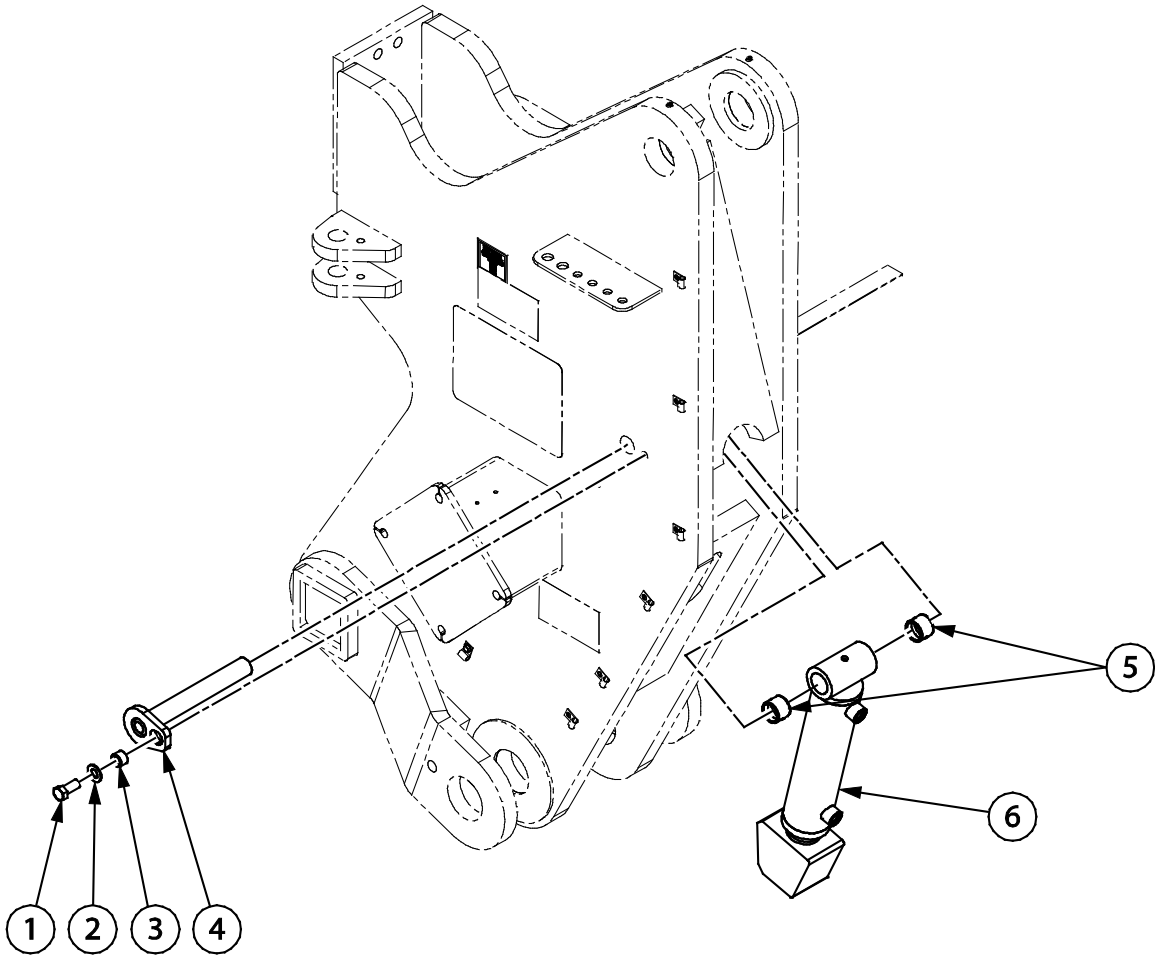

rwf_0122

Item	Quantity	Part Number	Description
1	1	80090	HEX HEAD BOLT
2	1	80581	WASHER
3	1	114862	SPACER
4	1	110734	PIN ASSEMBLY
5	2	16311	BUSHING
6	1	13417	BLADE LOCK CYLINDER (SEE SECTION 14 FOR ASSEMBLY BREAKDOWN)