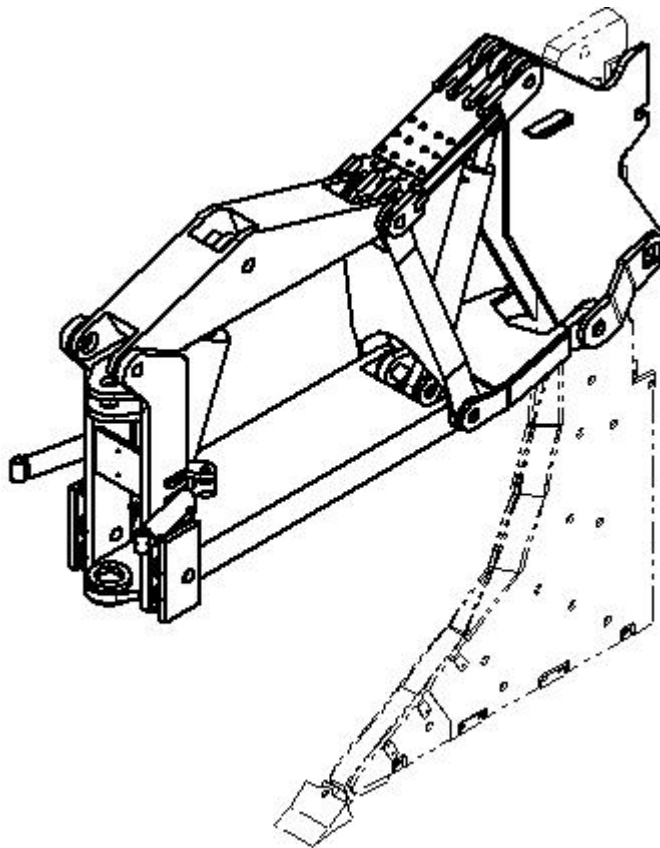

RWF BRON

PARTS MANUAL BRON DL750 PLOW

RWF INDUSTRIES

873 Devonshire Ave., Woodstock,
Ontario N4S 8Z4

Tel: (519) 421-0036

Toll Free: 1-800-263-1060

Fax: (519) 421-0028

Email: parts@rwfbron.com

PLOW BREAKDOWN

TABLE OF CONTENTS

BACKPLATE	1
FRONT MAST	2
UPPER LINK.....	3
REAR LOWER LINK.....	4
FRONT VERTICAL LINK.....	5
SLIDING UPPER LINK	6
LOWER FRONT LINK	7
BLADE HOLDER	8
BLADE LOCK.....	9
WEDGE LOCK	10
SWING CYLINDERS	11