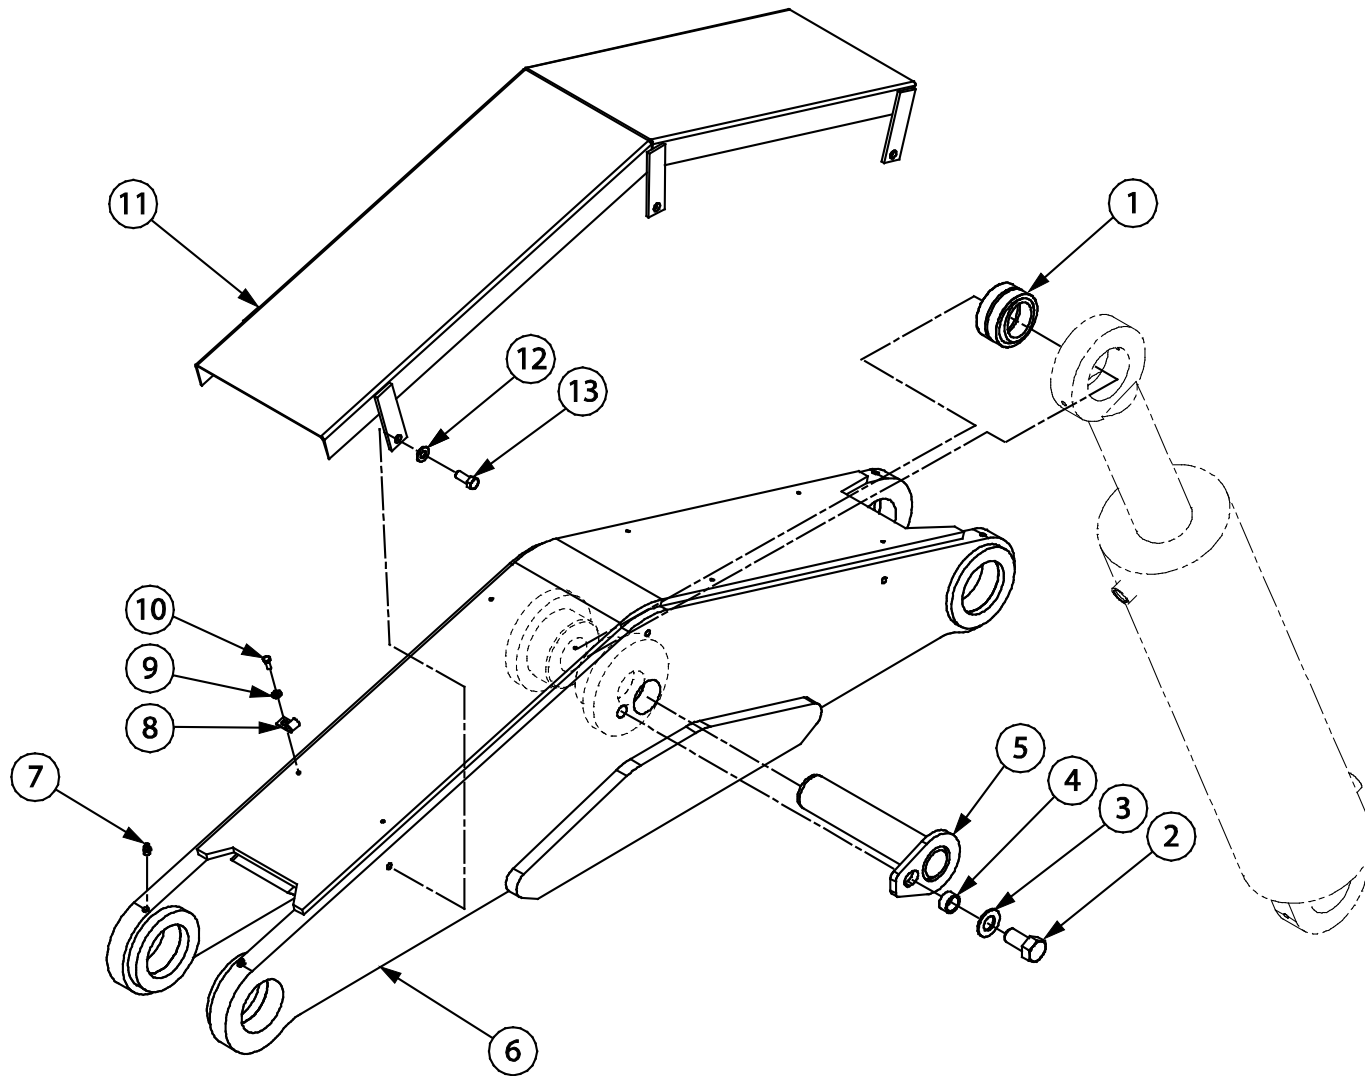

LIFT / GRADE CYLINDER 12

FLOAT CYLINDER 13

BLADE LOCK CYLINDER..... 14

DECALS 15

rwf_0052

Item	Quantity	Part Number	Description
1	2	80157	HEX HEAD BOLT
2	2	80584	WASHER
3	2	114851	BOLT SPACER
4	1	116841	PIN ASSEMBLY
5	1	113588	PIN ASSEMBLY
6	2	12006	SWIVEL BUSHING
7	2	80090	HEX HEAD BOLT
8	2	80581	WASHER
9	2	114862	BOLT SPACER
10	2	12266	PIN ASSEMBLY
11	4	80680	STRAIGHT GREASE FITTING
12	4	16311	BUSHING
13	2	9900433	SWING CYLINDER (SEE SECTION 11 FOR ASSEMBLY BREAKDOWN)
14	2	80605	HEX HEAD SOCKET SET SCREW
15	1	143350	BACKPLATE

rwf_0106

Item	Quantity	Part Number	Description
1	2	115736	PIN ASSEMBLY
2	5	114851	BOLT SPACER
3	11	80584	WASHER
4	5	80157	HEX HEAD BOLT
5	2	80090	HEX HEAD BOLT
6	2	80581	WASHER
7	2	114862	BOLT SPACER
8	2	113576	PIN ASSEMBLY
9	2	12001	SWIVEL BUSHING
10	5	80680	STRAIGHT GREASE FITTING
11	2	113584	PIN ASSEMBLY
12	6	80165	HEX HEAD BOLT
13	5	12003	SWIVEL BUSHING
14	1	115738	PIN ASSEMBLY
15	1	17853	LIFT / GRADE CYLINDER (SEE SECTION 12 FOR ASSEMBLY BREAKDOWN)
16	1	80682	90° GREASE FITTING
17	1	30017	CLEVIS BRACKET
18	2	16322	CLEVIS KEEPER BAR
19	1	40021	FRONT MAST

rwf_0107

Item	Quantity	Part Number	Description
1	1	12003	SWIVEL BUSHING
2	1	80157	HEX HEAD BOLT
3	1	80584	WASHER
4	1	114851	BOLT SPACER
5	1	113585	PIN ASSEMBLY
6	1	40013	DL750 UPPER LINK
7	2	80680	STRAIGHT GREASE FITTING
8	8	85100	TUBE CLAMP
9	8	80576	WASHER
10	8	80000	HEX HEAD BOLT
11	1	113706	UPPER FRONT LINK CATWALK
12	6	80580	WASHER
13	6	80070	HEX HEAD BOLT

rwf_0110

Item	Quantity	Part Number	Description
1	2	80157	HEX HEAD BOLT
2	2	80584	WASHER
3	2	114851	BOLT SPACER
4	2	16310	PIN ASSEMBLY
5	3	80680	STRAIGHT GREASE FITTING
6	1	21934	REAR LOWER LINK
7	2	112755	BUSHING